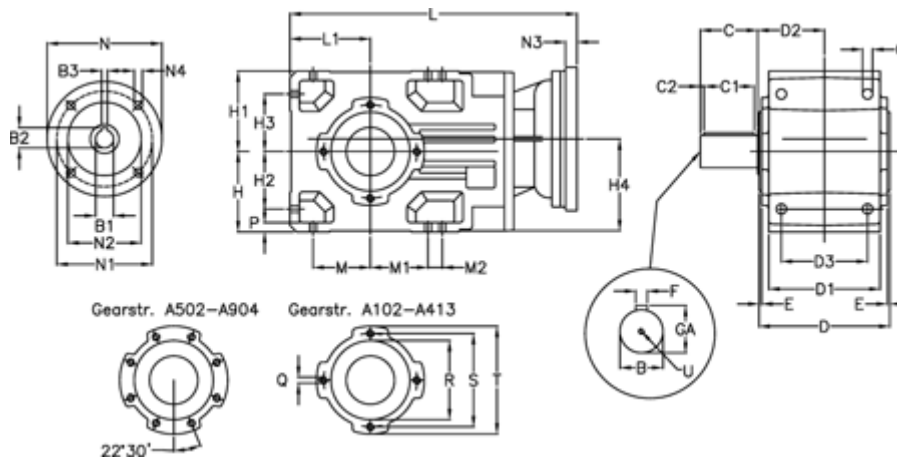

Article number: 29600200731235
 Description: Bevel helical gearbox
 A202UR-7,3-P90B5

Measures

B = 30	D1 = 110	H1 = 80	M2 = 0	Q = M8x15
B1 = 24	D2 = 73.0	H2 = 60	N = 200	R = 95
B2 = 27.3	D3 = 90	H3 = 60	N1 = 165	S = 115
B3 = 8	Description = A202UR-xx-P90 B5	H4 = 93.0	N2 = 130	T = 140
C = 60	E = 3.0	L = 325.5	N3 = -	U = M10x22
C1 = 50	F = 10	L1 = 80	N4 = M10x12	
C2 = 5.0	GA = 33	M = 60	O = 9.5	
D = 136	H = 80	M1 = 60	P = 9	